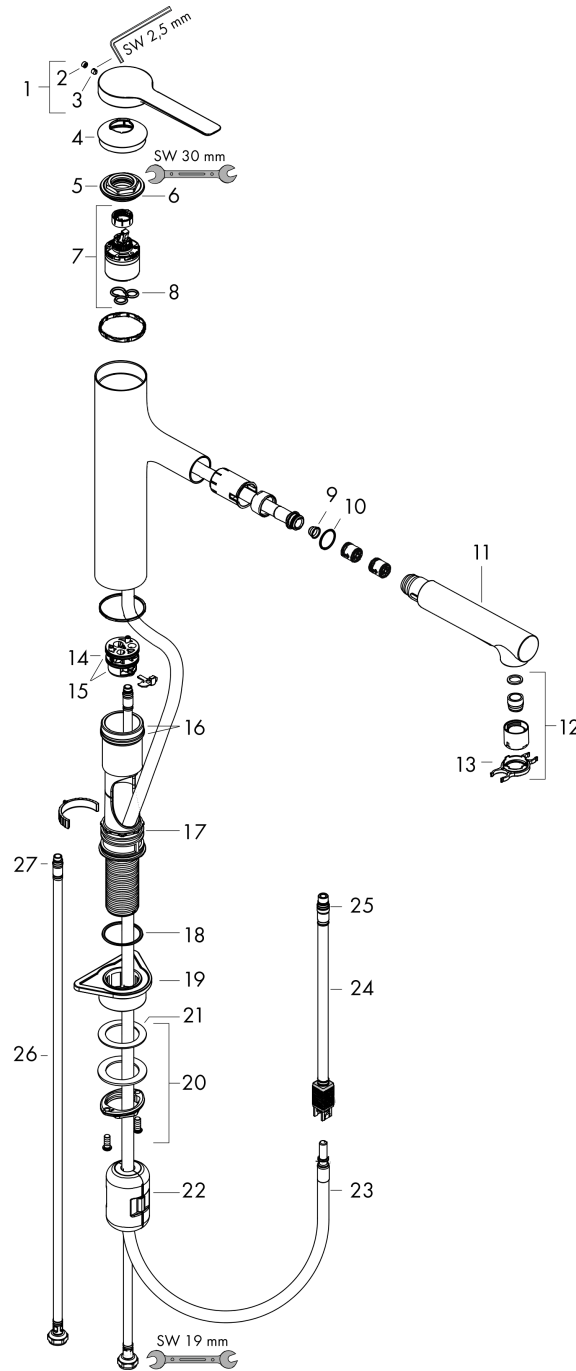

Zesis M33

Single lever kitchen mixer 160, pull-out spray, 2jet

Finish: **Matt Black** Article Number: **74801670**

Description

product features

- ComfortZone 160
- swivel range 150°
- laminar spray, shower spray
- lockable shower spray, spray returns through pressing spray diverter and spray returns automatically through handle closing
- MagFit magnetic shower support
- quick connect hose
- connection dimension: DN15
- maximum flow rate at 3 bar: 8,2 l/min
- ceramic cartridge
- connection type: G 3/8 connections
- temperature limitation adjustable
- integrated non-return valve
- suitable for continuous flow water heaters
- extension length up to 50 cm

Zesis M33
Single lever kitchen mixer 160, pull-out spray, 2jet
 Finish: **Matt Black** Article Number: **74801670**

Exploded Drawing

Year of production: >12/21

Zesis M33**Single lever kitchen mixer 160, pull-out spray, 2jet**Finish: **Matt Black** Article Number: **74801670****Spare part list**

Year of production: >12/21

Pos.	Description	Article Number	Price	PU
1	handle	94391670	€ 55,34	1
2	hollow set screw M5x5	98446000	€ 3,33	1
3	screw cover	93735610	€ 8,69	1
4	flange	94388670	€ 13,09	1
5	nut	94389000	€ 36,89	1
6	O-ring 41x2	98212000	€ 3,33	1
7	cartridge, assy	93895000	€ 72,47	1
8	seal	95008000	€ 8,69	1
9	filter	97735000	€ 3,33	1
10	O-ring 18x1,5	98231000	€ 3,33	1
11	handspray	94395670	€ 108,77	1
12	aerator laminar M22x1 (15 l/min)	95909000	€ 45,82	1
13	service tool	95910000	€ 8,69	1
14	adapter for cartridge	95911000	€ 18,80	1
15	O-Ring 30x2	98186000	€ 3,33	1
16	O-ring 37x2	92115000	€ 3,33	1
17	O-ring 44x2	94394000	€ 3,33	1
18	O-ring 39x2	98158000	€ 3,33	1
19	support	97523000	€ 5,36	1
20	fixing set (Ø 34)	95049000	€ 14,28	1
21	lever collar	97548000	€ 3,33	1
22	weight	92500000	€ 36,89	1
23	hose 1,25 m	95506000	€ 72,47	1
24	connection hose 600 mm	92264000	€ 36,89	1
25	O-ring 7x1,5	98422000	€ 3,33	1
26	connection hose	94267000	€ 36,89	1
27	O-ring 6,6x1,6	93019000	€ 3,33	1