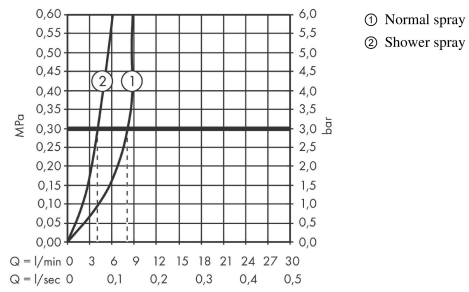

Zesis M33

Single lever kitchen mixer 160, pull-out spray, 2jet

Finish: **Matt Black** Article Number: **74801670**

Description

product features

- ComfortZone 160
- swivel range 150°
- laminar spray, shower spray
- lockable shower spray, spray returns through pressing spray diverter and spray returns automatically through handle closing
- MagFit magnetic shower support
- quick connect hose
- connection dimension: DN15
- maximum flow rate at 3 bar: 8,2 l/min
- ceramic cartridge
- connection type: G 3/8 connections
- temperature limitation adjustable
- integrated non-return valve
- suitable for continuous flow water heaters
- extension length up to 50 cm

Technology

Design awards

Product image

Scale drawing

Zesis M33

Single lever kitchen mixer 160, pull-out spray, 2jet

Finish: **Matt Black** Article Number: **74801670**

Flowchart