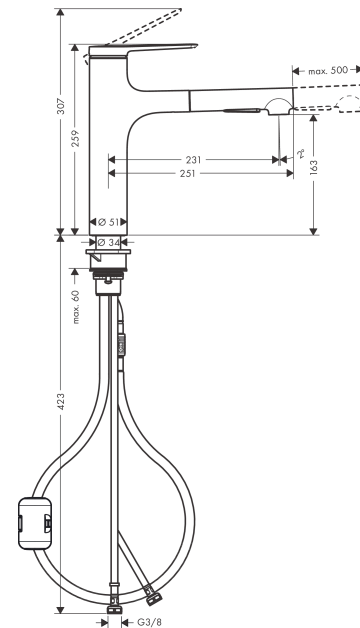

Zesis M33

Single lever kitchen mixer 160, pull-out spray, 2jet

Finish: **Matt Black** Article Number: **74801670**

Description

product features

- ComfortZone 160
- swivel range 150°
- laminar spray, shower spray
- lockable shower spray, spray returns through pressing spray diverter and spray returns automatically through handle closing
- MagFit magnetic shower support
- quick connect hose
- connection dimension: DN15
- maximum flow rate at 3 bar: 8,2 l/min
- ceramic cartridge
- connection type: G 3/8 connections
- temperature limitation adjustable
- integrated non-return valve
- suitable for continuous flow water heaters
- extension length up to 50 cm

Technology

Design awards

Product image

Scale drawing

Zesis M33

Single lever kitchen mixer 160, pull-out spray, 2jet

Finish: **Matt Black** Article Number: **74801670**

Flowchart

Year of production: >12/21

Pos.	Description	Article Number	Price	PU
1	handle	94391670	€ 55,34	1
2	hollow set screw M5x5	98446000	€ 3,33	1
3	screw cover	93735610	€ 8,69	1
4	flange	94388670	€ 13,09	1
5	nut	94389000	€ 36,89	1
6	O-ring 41x2	98212000	€ 3,33	1
7	cartridge, assy	93895000	€ 72,47	1
8	seal	95008000	€ 8,69	1
9	filter	97735000	€ 3,33	1
10	O-ring 18x1,5	98231000	€ 3,33	1
11	handspray	94395670	€ 108,77	1
12	aerator laminar M22x1 (15 l/min)	95909000	€ 45,82	1
13	service tool	95910000	€ 8,69	1
14	adapter for cartridge	95911000	€ 18,80	1
15	O-Ring 30x2	98186000	€ 3,33	1
16	O-ring 37x2	92115000	€ 3,33	1
17	O-ring 44x2	94394000	€ 3,33	1
18	O-ring 39x2	98158000	€ 3,33	1
19	support	97523000	€ 5,36	1
20	fixing set (Ø 34)	95049000	€ 14,28	1
21	lever collar	97548000	€ 3,33	1
22	weight	92500000	€ 36,89	1
23	hose 1,25 m	95506000	€ 72,47	1
24	connection hose 600 mm	92264000	€ 36,89	1
25	O-ring 7x1,5	98422000	€ 3,33	1
26	connection hose	94267000	€ 36,89	1
27	O-ring 6,6x1,6	93019000	€ 3,33	1